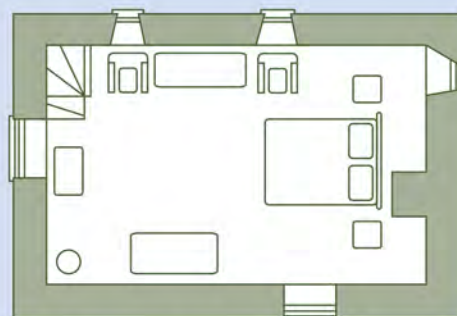

PARK COTTAGE
First floor*

Chatsworth Estate Holiday Cottages

Telephone: 01246 565379

Email: holidaycottages@chatsworth.org

www.chatsworth.org

CHATSWORTH