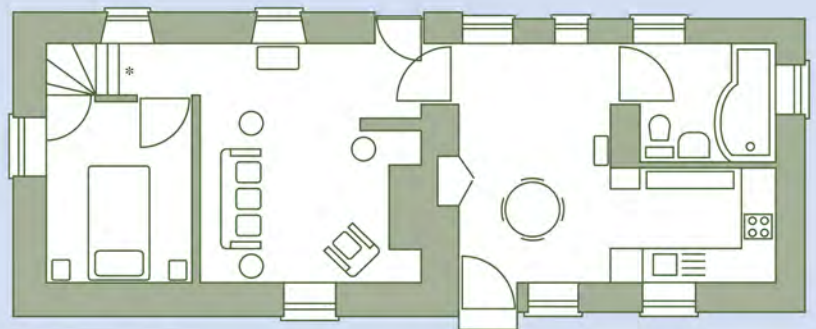

PARK COTTAGE
Ground floor